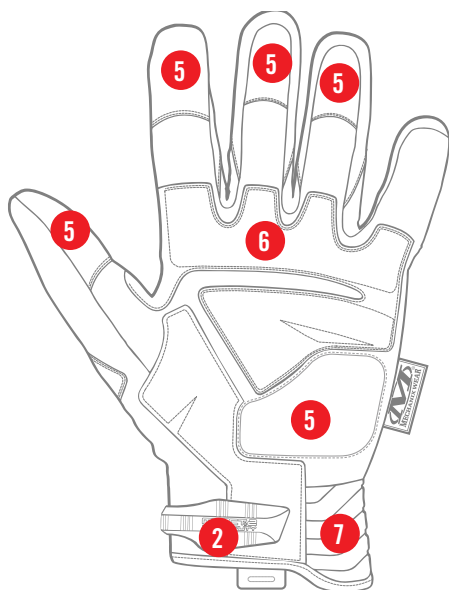

FURTHER INFORMATION AVAILABLE AT:

Ref: M-Pact®2

USA
1-800-222-4296
CANADA
1-877-278-5822
EUROPE
+39 0423 639495

Mechanix Wear, Inc.
28525 Witherspoon Parkway
Valencia CA 91355
www.mechanix.com