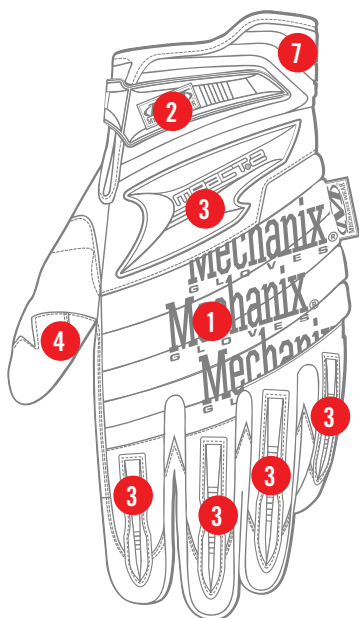

M-PACT® 2

IMPACT RESISTANT HAND PROTECTION

For super protection and an unbelievable fit, try the M-Pact® 2 Glove. Anatomically designed with advanced features that include tapered stretch side panels that form comfortably between fingers and a molded Neoprene cuff for a seamless fit to your wrist. We've also covered you by integrating impact absorbing molded rubber finger protection and EVA deep ribbed accordion knuckle protection. This glove has it all.

EXTREME KNUCKLE GUARD

Accordion design with dense EVA foam padding reduces impact.

MAX PROTECTION

Complete impact protection from fingertips to wrist area, with improved grip.

M-PACT® 2

AVAILABLE COLORS

MP2-02 RED **MP2-03 BLUE** **MP2-05 BLACK**

XXXS	XXS	XS	S	M	L	XL	XXL	XXXL
05	06	07	08	09	10	11	12	13

FEATURES

1. Flexible accordion knuckle with high density EVA foam padding underneath
2. TPR closure with hook and loop provides a secure fit
3. TPR ribbing for impact and abrasion protection
4. Reinforcement panel in high wear areas for increased durability
5. Rubberized grip panels provide excellent gripping power
6. Anatomically designed reinforcement panels
7. Extended length embossed neoprene cuff for added protection