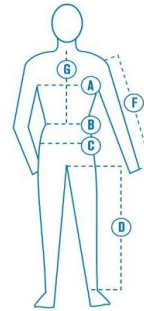

WENAAS SIZE GUIDE

MEASURE AS INDICATED ON THE FIGURE TO THE RIGHT
AND FIND YOUR SIZE

Updated Dec 05 2013

Jackets/coveralls											
Euro Size	44	46	48	50	52	54	56	58	60	62	64
UK Size	34	36	38	40	42	44	46	48	50	52	54
	S			M		L		XL		XXL	
Existing collection											
Inches (body measurement)*	34,6	36,2	37,8	39,4	40,9	42,5	44,1	45,7	47,2	48,8	50,4
Inches (garment measurem.)*	45,7	47,2	48,8	50,4	52,0	53,5	55,1	56,7	58,3	59,8	61,4
New collection											
Inches (body measurement)*	34,6	36,2	37,8	39,4	40,9	42,5	44,1	45,7	47,2	48,8	50,4
Inches (garment measurem.)*	The new collection does not have standardized garment chest measurements.										
* Measured around the chest (A). Other measurements like arm length (F) and waist size (B) may vary from model to model. If you are uncertain if a model is part of the existing or new collection, please see page 2 of this document. Please contact Wenaas if you need chest garment measurement for a spesific model in the new collection.											

Trousers											
Euro Size	44	46	48	50	52	54	56	58	60	62	64
UK Size	34	36	38	40	42	44	46	48	50	52	54
	S			M		L		XL		XXL	
Existing collection											
Inches (body measurement)*	29,9	31,5	33,1	34,6	36,2	37,8	39,4	40,9	42,5	44,1	45,7
Inches (garment measurem.)*	29,9	31,5	33,1	34,6	36,2	37,8	39,4	40,9	42,5	44,1	45,7
New collection											
Inches (body measurement)*	29,9	31,5	33,1	34,6	36,2	38,2	40,2	42,5	44,9	47,2	49,6
Inches (garment measurem.)*	29,9	31,5	33,1	34,6	36,2	38,2	40,2	42,5	44,9	47,2	49,6
* Measured around the waist (B). There is no movement range on waist measurements, so body and garment measurements will be identical. If you are uncertain if a model is part of the existing or new collection, please see page 2 of this document.											